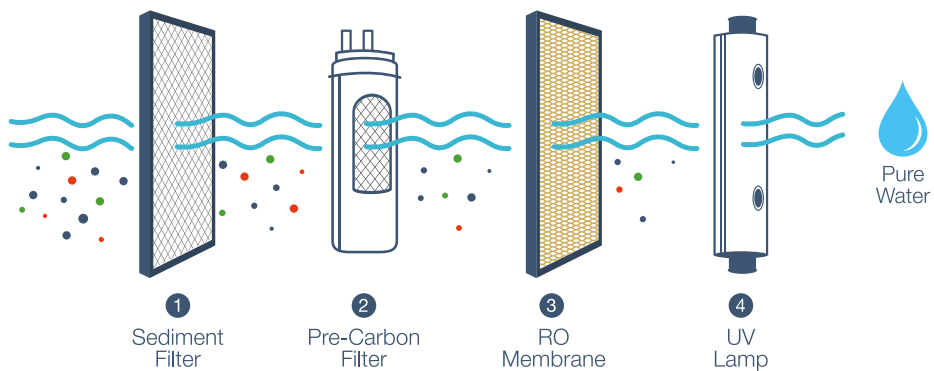

So smart, it speaks for itself.

Edge

RO+UV Water Purifier
with Touch Screen & Speech Assist

Edge from Blue Star

Blue Star, India's leading air conditioning and commercial refrigeration company brings you Edge - an advanced and smart, touch screen enabled water purifier. Having quenched the thirst of billions with its range of water coolers and dispensers for over seven decades, Blue Star now introduces a water purifier for your home that combines advanced technologies - RO+UV - to give you water at its best. Apart from providing pure drinking water, Edge comes packed with features such as speech assist, filter change alerts, electronic water dispensing and more, to make life easy and comfortable.

Precision pure process

Feature-loaded

Double layered
RO+UV protection

Touch
screen

Speech
assist

6 litres
compact tank

Slim
& elegant

Filter change
alert

High temperature
processed carbon

Super fine
sediment removal

RO membrane capacity
upto 285 litres/day

Mineral
management

Water tank
multi-level display

Electronic
dispensing

Date/time
setting

1 litre/1 glass
smart selection